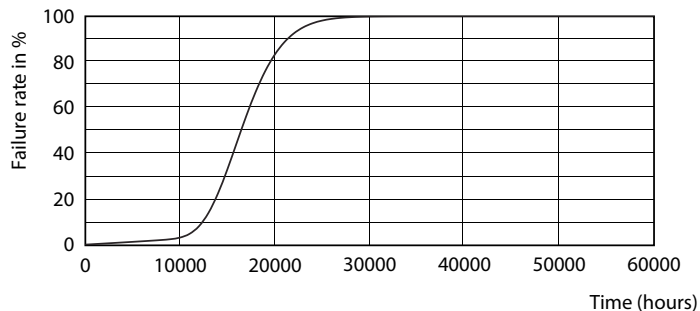

CorePro LEDbulb

Okres eksploatacji

LEDbulb 100W E27 840 FR A60

LEDbulb 100W E27 840 FR A60