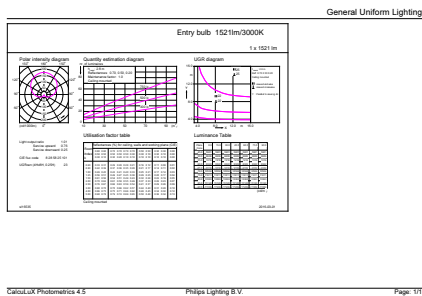

Dane fotometryczne

CorePro LEDbulb ND 13-100W A60 830