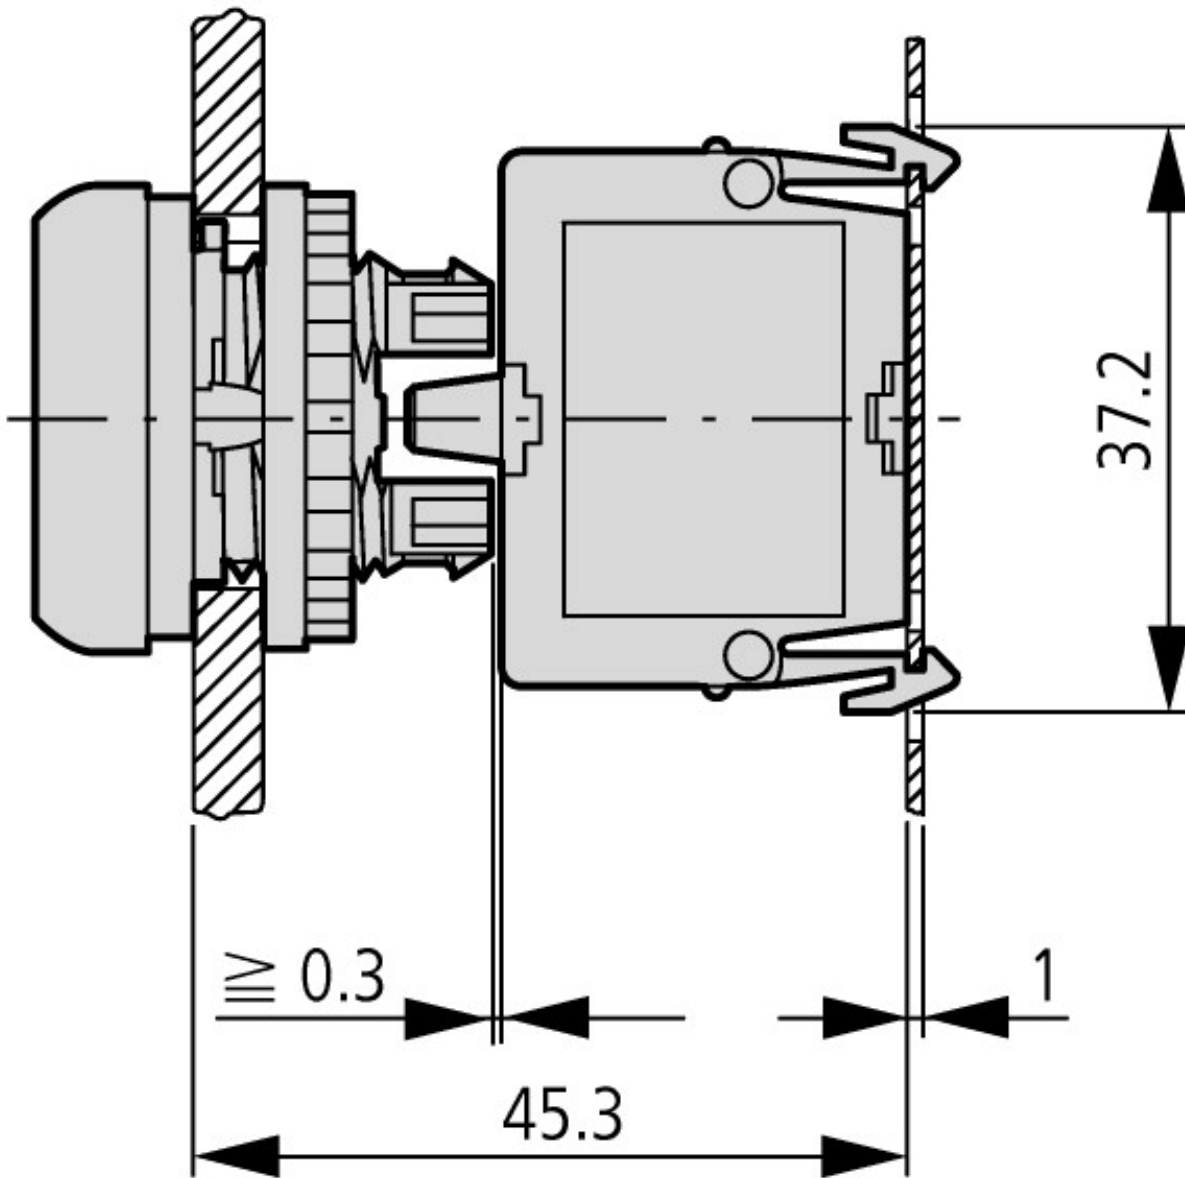

Dimensions

P
P

Additional product information (links)

IL04716002Z (AWA1160-1745) RMQ-Titan System